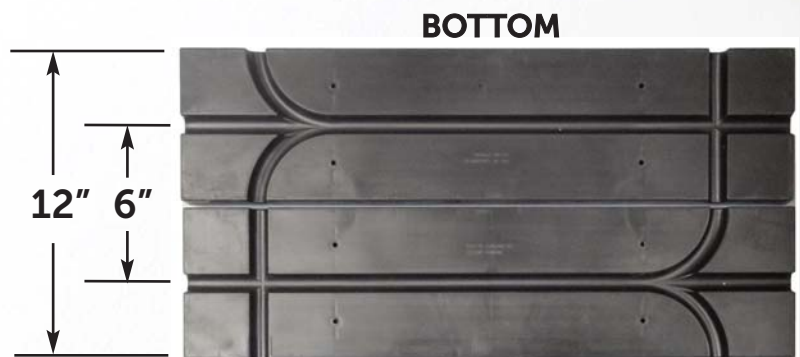

Finally, a common sense staple-up product

Modular Radiant
Technologies, LLC

- Minimal tools required
- Fixture, insulation, and reflective barrier in one easy step
- No pre-drilling, screw depth control
- Less prone to installation problems
- No sharp edges
- Secured and insulated end loops
- 24" x 6" x 1.25" (one square foot)

Use the Contact Us tab, or email us at info@mrtheat.com, for pricing or help with any questions

Made from
post consumer
recycled materials