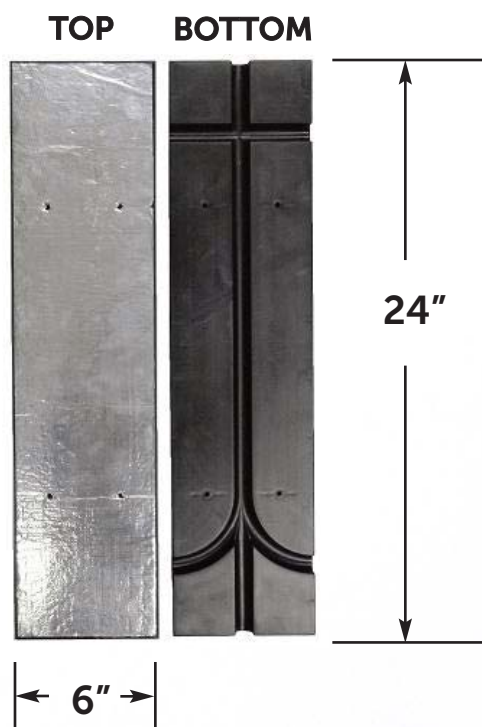

Finally, a common sense staple-up product

Modular Radiant
Technologies, LLC

- Minimal tools required
- Fixture, insulation, and reflective barrier in one easy step
- No pre-drilling, screw depth control
- Less prone to installation problems
- No sharp edges
- Secured and insulated end loops
- 24" x 6" x 1.25" (one square foot)

Use the Contact Us tab, or email us at info@mrtheat.com, for pricing or help with any questions

Made from
post consumer
recycled materials