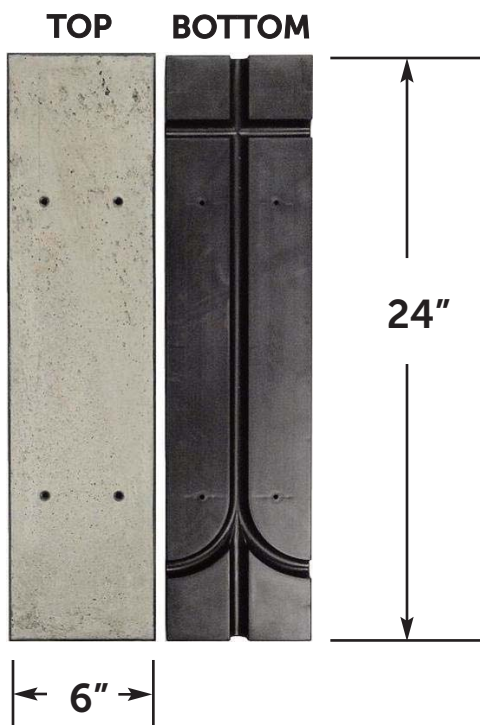

# Finally, thermal mass radiant without the hassle

**Modular Radiant**  
Technologies, LLC

- Requires only basic tools and skills
- Eliminates cure time / moisture release
- Manageable 1.25" thermal mass
- 6" tube spacing for even heat
- Easily installed on walls or floors
- Made from recycled materials
- 24" x 6" x 1.25" (one square foot)
- Less than 8 lbs. per square foot

← 6" →

24"

SIDE VIEW

1.25"

TOP

BOTTOM

6"

Use the Contact Us tab, or email us at [info@mrheat.com](mailto:info@mrheat.com), for pricing or help with any questions